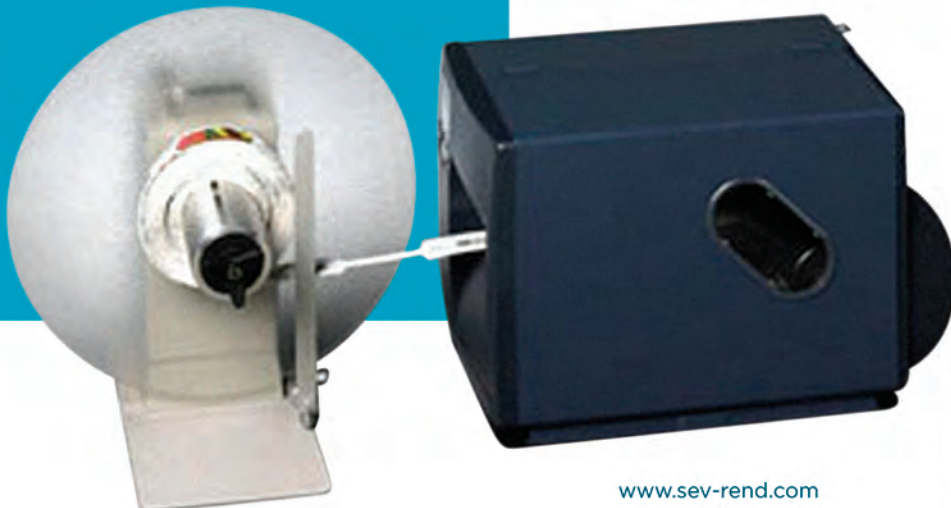

## Features & Benefits

Engineered to last, this printer is built on a precision-crafted, die-cast aluminum frame that's light weight yet rugged.

- Ribbon and media supply and take up hubs make loading a breeze
- Change the print head and the platen roller in less than 5 minutes
- Standard bi-directional parallel and high-speed serial interfaces allow easy integration into your system
- Optional USB, Ethernet and Twinax/Coax support allows the printer to connect to virtually any host system environment
- Available with unwind/rewind stand and software

## Sev-Rend LABEL DISPENSERS

Sev-Rend's line of manual and semi-automatic label dispensers are versatile, high-quality tools that help you perform repetitive labeling in a fraction of the time required of hand labeling.

**Model 7000  
Hand Dispenser**

These Handheld Label Dispensers accommodate a maximum label roll size of 3.93", with a minimum label repeat of .78" and a maximum label repeat of 2.36".

- Will work with any die-cut or butt-cut labels of any size, shape or material
- Equipped with unique sensor which automatically adjusts the stroke of the trigger
- Available in 3 sizes for different widths of labels

### **Semi Automatic Dispenser**

Sev-Rend 7404 Semi-Automatic Dispenser can feed all types of labels. This high performance dispenser accommodates a maximum roll diameter of 9" with a minimum label size of 3/8"w x 5/8"l and a maximum size of 6"w x 12"l.